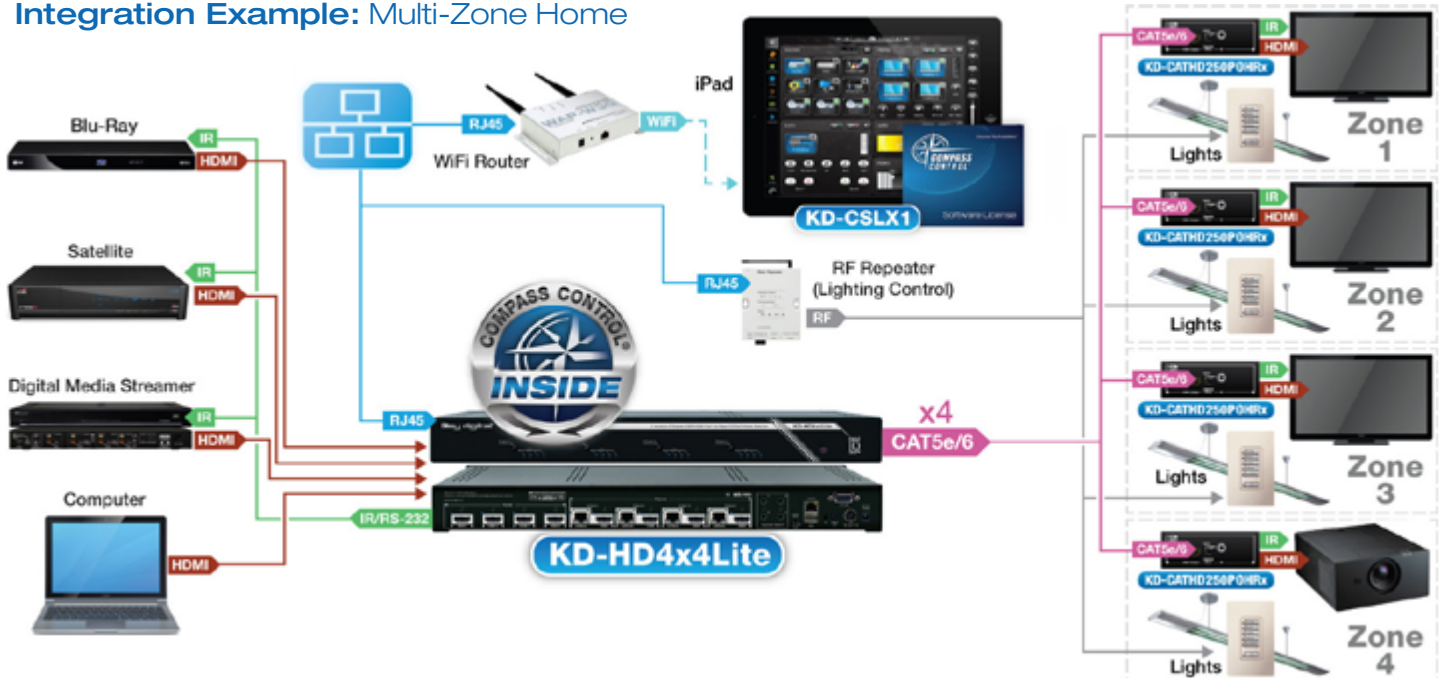

Integration Example: Multi-Zone Home

Key digital®

521 East 3rd Street • Mount Vernon, NY 10553
Phone: 914.667.9700 • www.keydigital.com