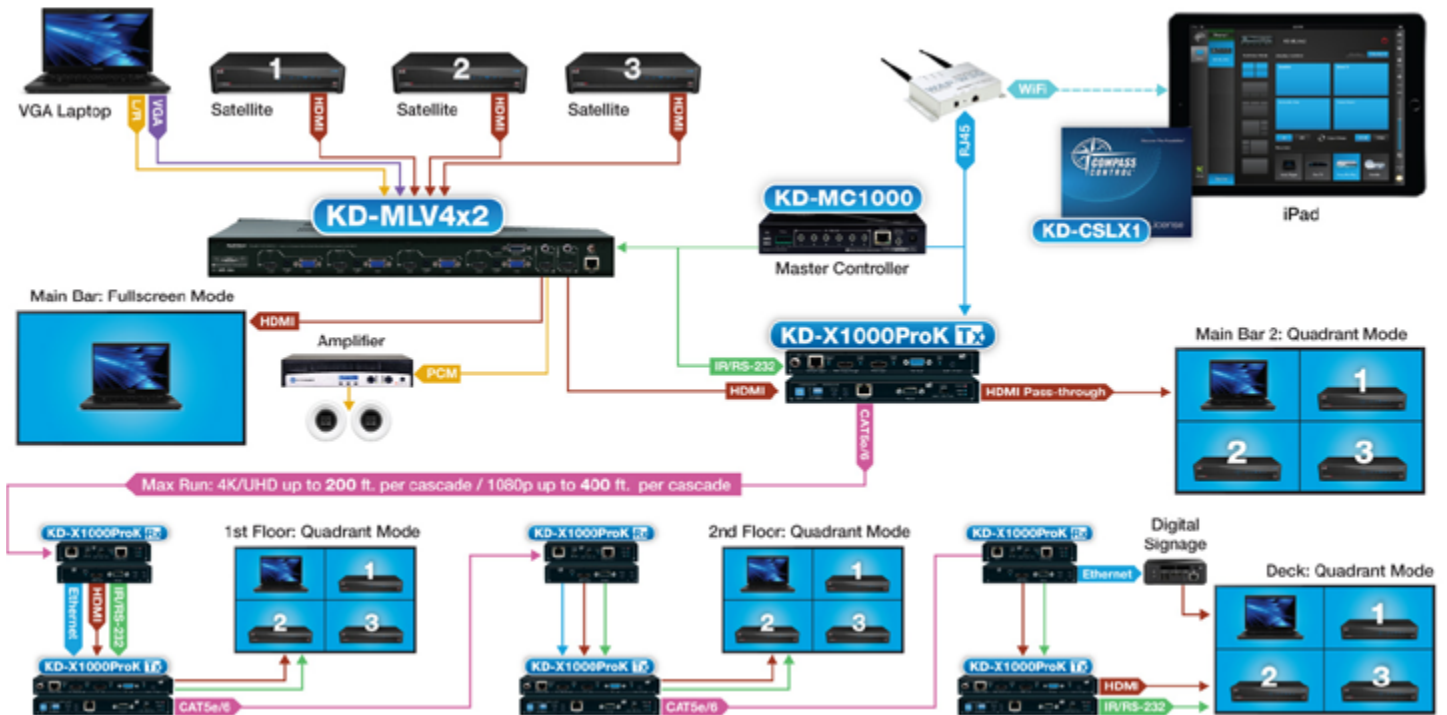

KD-X1000ProK

HDBaseT/HDMI and VGA/Audio via Single CAT5e/6 (Tx + Rx Set) Extenders, support EDID Control, Hot Plug Control, Full Buffer System, HDMI Pass-through, Ethernet, IR Sensor, Up/Down IR & RS-232, and Ultra HD/4K. CAT5e/6 HDMI Extension: 4K runs up to 300 ft. / 1080p Long Range Mode runs up to 600 ft.*

KD-MLV4x2

4 Inputs to 2 Outputs MultiView Seamless Matrix Switcher

KD-MC1000

Master Controller (Wired/LAN, up to 8 Ports). Integrated Compass Control® System

KD-CSLX1

Compass Control® iOS License. **FREE Demo App** available on the App store.

Integration Example: Large Multi-Level Bar/Restaurant

*With Key Digital KD-CAT6STP1X STP cabling