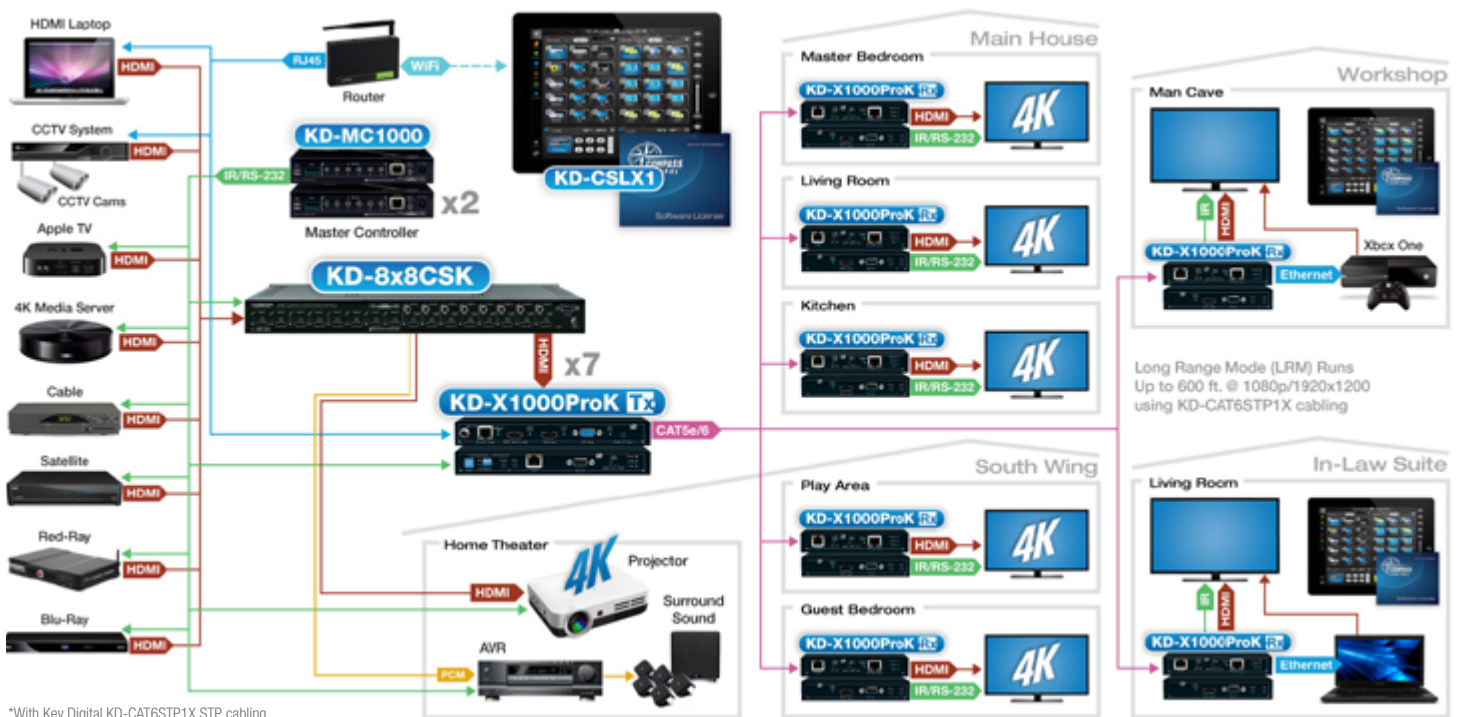

KD-X1000ProK

HDBaseT/HDMI and VGA/Audio via Single CAT5e/6 (Tx + Rx Set) Extenders, support EDID Control, Hot Plug Control, Full Buffer System, HDMI Pass-through, Ethernet, IR Sensor, Up/Down IR & RS-232, and Ultra HD/4K. CAT5e/6 HDMI Extension: 4K runs up to 300 ft. / 1080p Long Range Mode runs up to 600 ft.*

KD-MC1000

Master Controller (Wired/LAN, up to 8 Ports). Integrated Compass Control® System

KD-8x8CSK

Ultra HD/4K

8 to 8 HDMI Matrix Switcher & Audio De-embedder, supports Ultra HD/4K

KD-CSLX1

Compass Control® iOS License. **FREE Demo App** available on the App store.

Integration Example: Large Residential Property with Multiple Buildings

*With Key Digital KD-CAT6STP1X STP cabling