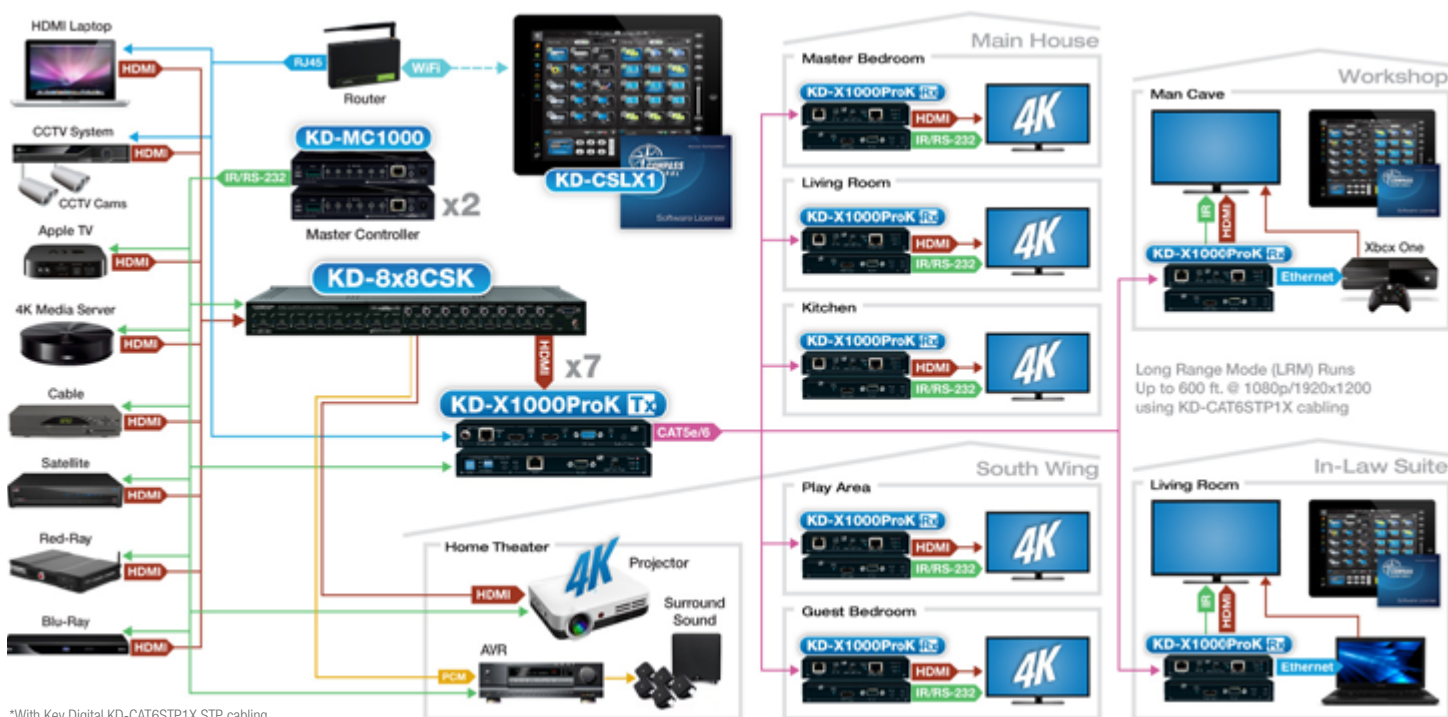

KD-X1000ProK

HDBaseT/HDMI and VGA/Audio via Single CAT5e/6 (Tx + Rx Set) Extenders, support EDID Control, Hot Plug Control, Full Buffer System, HDMI Pass-through, Ethernet, IR Sensor, Up/Down IR & RS-232, and Ultra HD/4K. CAT5e/6 HDMI Extension: 4K runs up to 300 ft. / 1080p Long Range Mode runs up to 600 ft.*

KD-MC1000

Master Controller (Wired/LAN, up to 8 Ports). Integrated Compass Control® System

KD-8x8CSK

8 to 8 HDMI Matrix Switcher & Audio De-embedder, supports Ultra HD/4K

KD-CSLX1

Compass Control® iOS License. **FREE Demo App** available on the App store.

Integration Example: Large Residential Property with Multiple Buildings

*With Key Digital KD-CAT6STP1X STP cabling