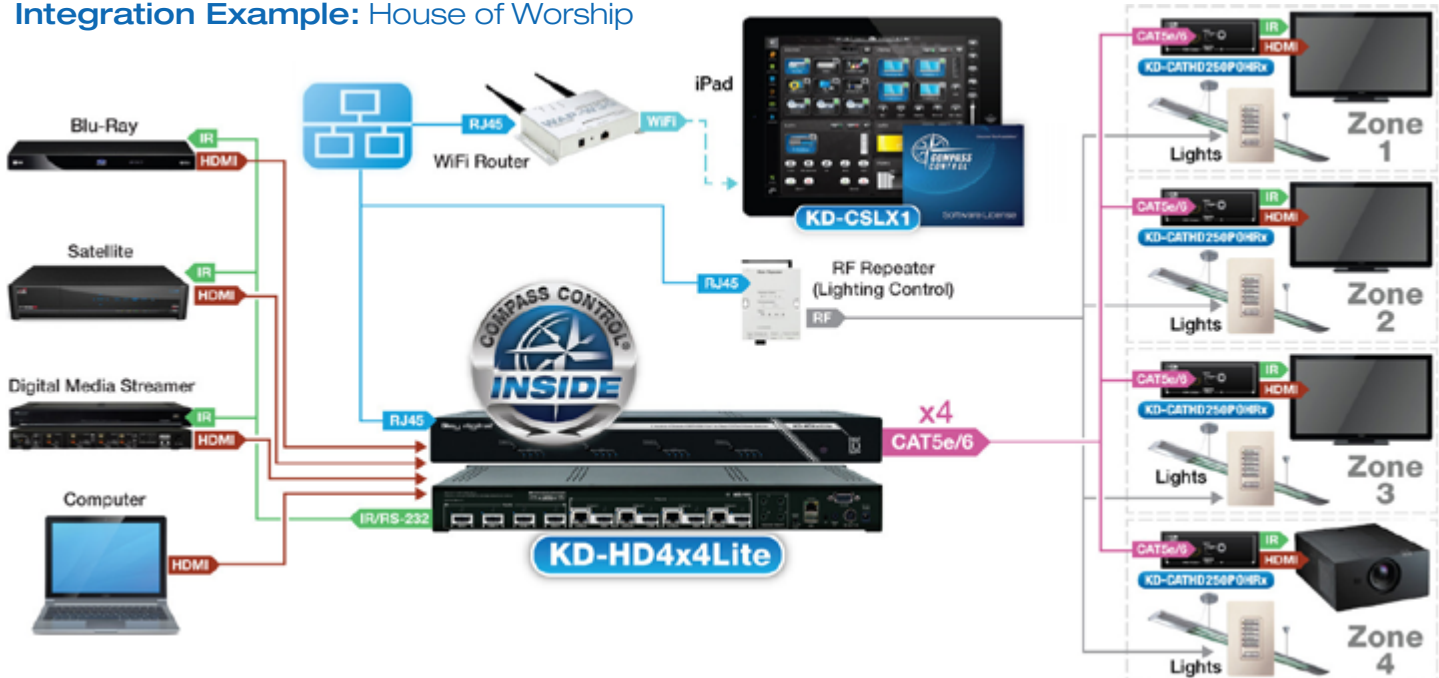

Integration Example: House of Worship

Key digital®

521 East 3rd Street • Mount Vernon, NY 10553
Phone: 914.667.9700 • www.keydigital.com