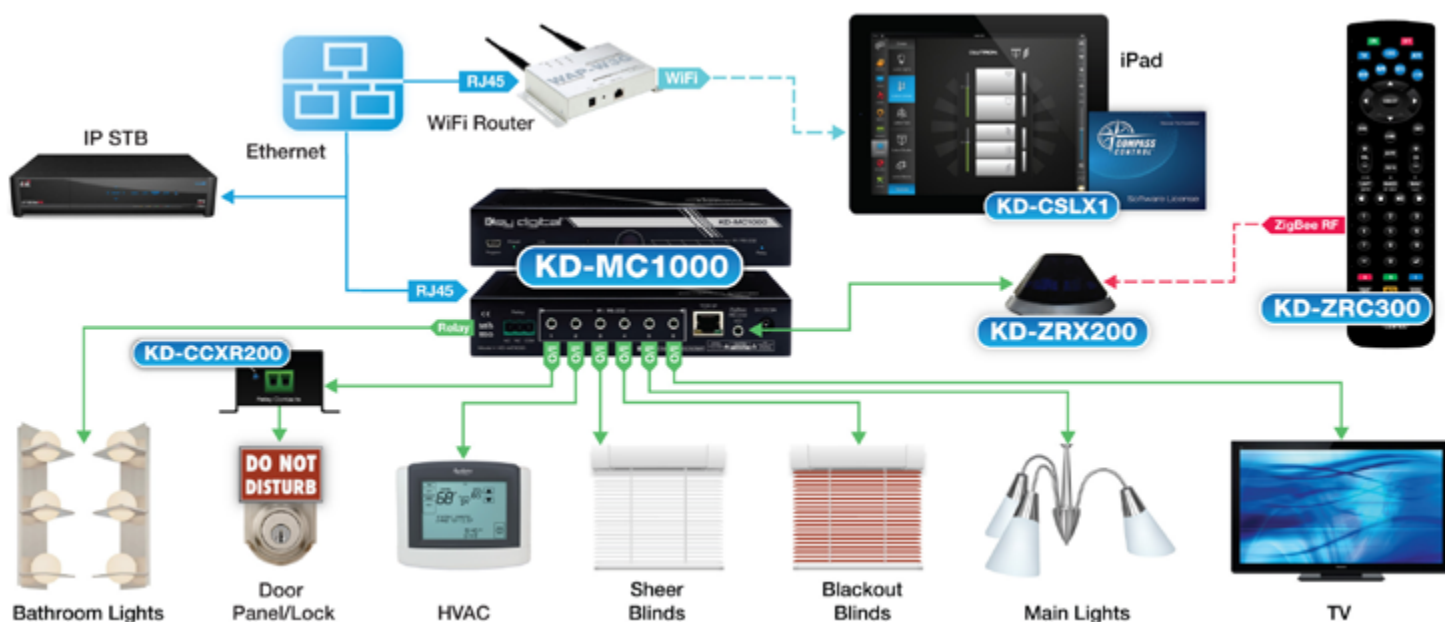

Integration Example: Hotel Room

Key digital®

521 East 3rd Street • Mount Vernon, NY 10553
Phone: 914.667.9700 • www.keydigital.com