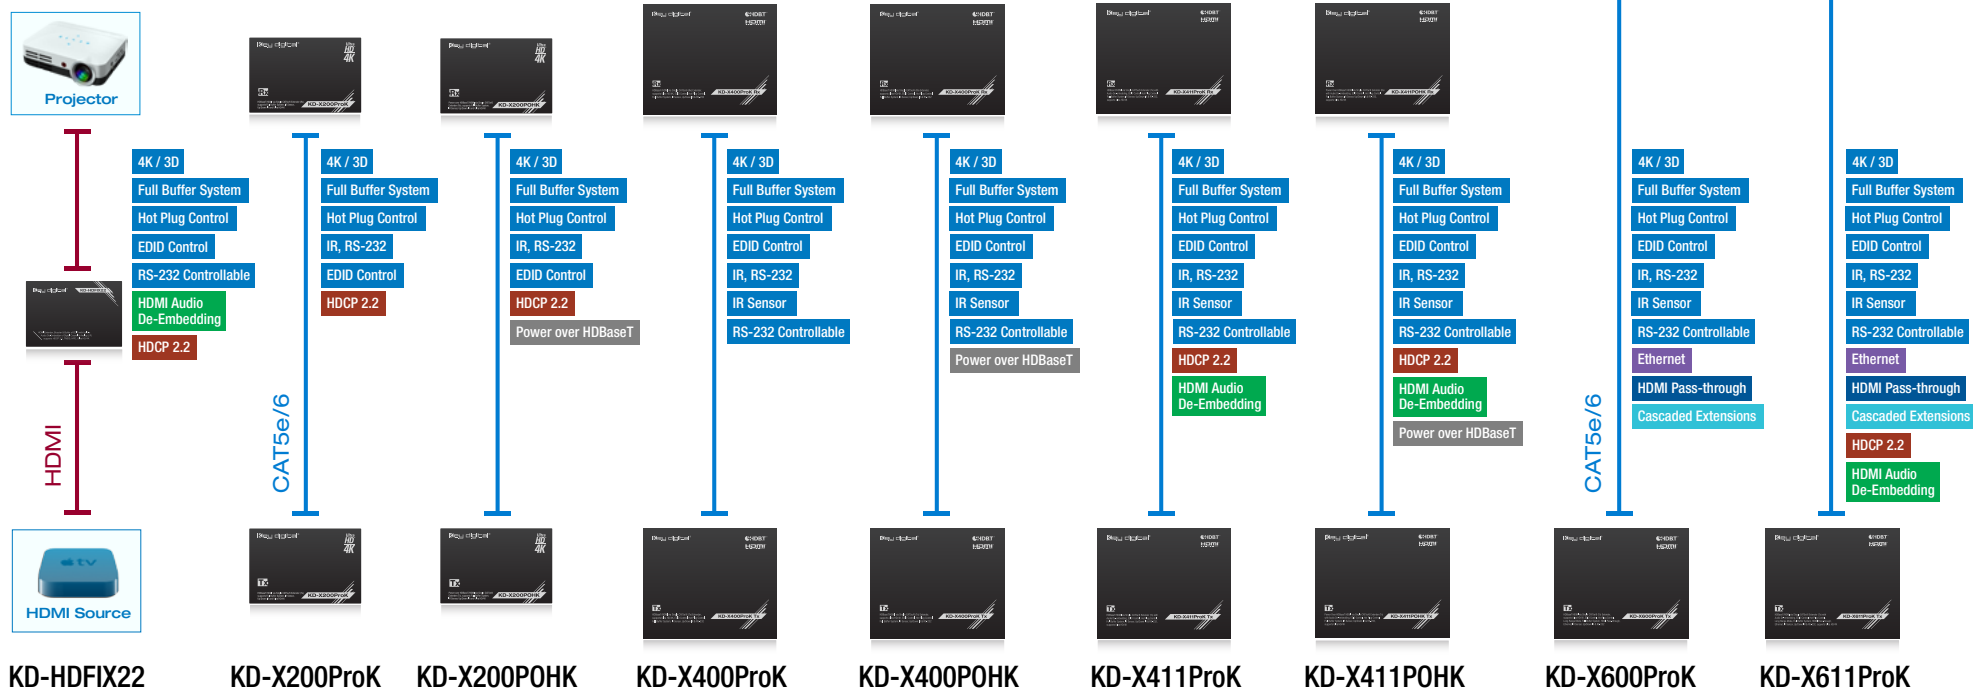

# Key Digital® 4K HDBaseT/HDMI Extenders Selection Guide

**Ultra  
HD  
4K**

Extend the reach of your installations and future-proof your system by specifying Key Digital 4K HDBaseT/HDMI Extenders.

Select features and cable runs that are right for your installation: from EDID and HPD control, bi-directional IR/RS-232, HDCP 2.2, Audio De-Embedding, to Ethernet and HDMI Pass-through.

350 ft / 106 m @ 4K

250 ft / 152 m @ 1080p  
(Long Range Mode)

150 ft / 45 m @ 4K

250 ft / 76 m @ 1080p

All distances shown using KD-CAT6STP1X cabling.