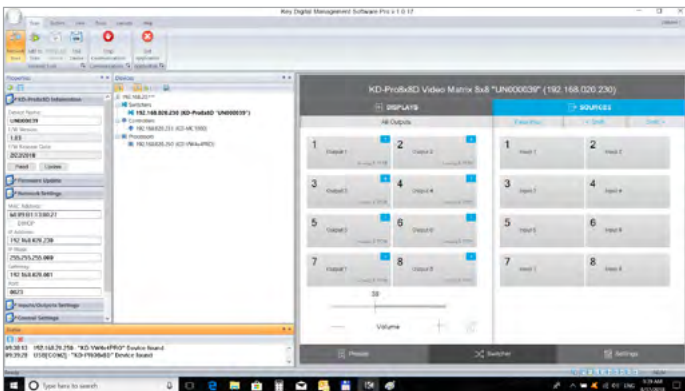

Key Digital® Management Software™ Pro (KDMS™ Pro)

Key Digital unit/system configuration and control PC software - For Professional A/V Integrators

Key Features

- PC software
- Professional A/V Integration tool
- Scans and detects via network, USB, and RS-232
- Supports multiple Key Digital units / systems on same network
- Configure compatible Key Digital units and systems
 - » Input / output naming
 - » Network settings
 - » Firmware updates
- Provides pre-built control GUI for compatible Key Digital systems
- Enterprise AV™ over IP solutions unit and virtual matrix configuration
- Manage video and audio routing, volume levels, video walls and more:
 - » Enterprise AV™ over IP System
 - » HDMI and HDBaseT matrix switches
 - » Audio matrix switchers
 - » Presentation switchers
 - » Video wall processors
 - » Multi-viewers

Key digital PRO
MANAGEMENT SOFTWARE™

Enterprise AV™ over IP Matrix Switching

Network Scanning

HDBT Matrix Switcher

Matrix Audio Setup

Video Wall Setup - Quad Mode

Video Wall Setup - Multi-Display