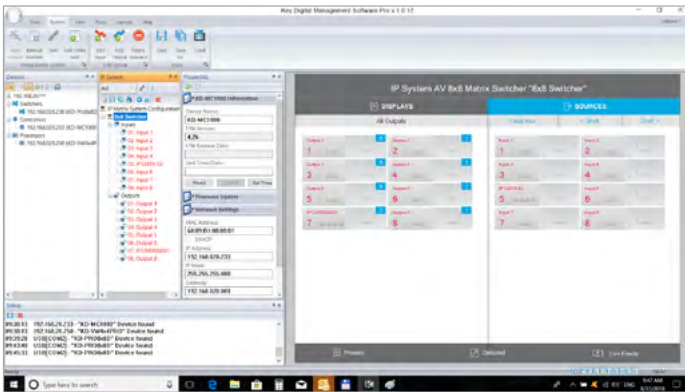

Key Digital® Management Software™ Pro (KDMS™ Pro)

Key Digital unit/system configuration and control PC software - For Professional A/V Integrators

Key Features

- PC software
- Professional A/V Integration tool
- Scans and detects via network, USB, and RS-232
- Supports multiple Key Digital units / systems on same network
- Configure compatible Key Digital units and systems
 - » Input / output naming
 - » Network settings
 - » Firmware updates
- Provides pre-built control GUI for compatible Key Digital systems
- Enterprise AV™ over IP solutions unit and virtual matrix configuration
- Manage video and audio routing, volume levels, video walls and more:
 - » Enterprise AV™ over IP System
 - » HDMI and HDBaseT matrix switches
 - » Audio matrix switchers
 - » Presentation switchers
 - » Video wall processors
 - » Multi-viewers

Key digital PRO
MANAGEMENT SOFTWARE™

Enterprise AV™ over IP Matrix Switching

Network Scanning

HDBT Matrix Switcher

Matrix Audio Setup

Video Wall Setup - Quad Mode

Video Wall Setup - Multi-Display