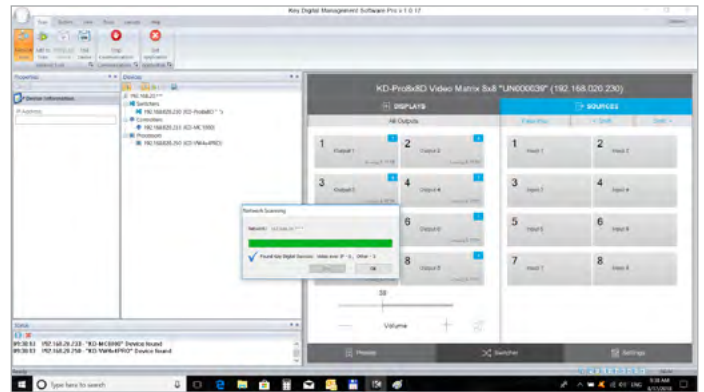

Key Digital® Management Software™ Pro (KDMS™ Pro)

Key Digital unit/system configuration and control PC software - For Professional A/V Integrators

Key Features

- PC software
- Professional A/V Integration tool
- Scans and detects via network, USB, and RS-232
- Supports multiple Key Digital units / systems on same network
- Configure compatible Key Digital units and systems
 - » Input / output naming
 - » Network settings
 - » Firmware updates
- Provides pre-built control GUI for compatible Key Digital systems
- Enterprise AV™ over IP solutions unit and virtual matrix configuration
- Manage video and audio routing, volume levels, video walls and more:
 - » Enterprise AV™ over IP System
 - » HDMI and HDBaseT matrix switches
 - » Audio matrix switchers
 - » Presentation switchers
 - » Video wall processors
 - » Multi-viewers

Key digital PRO
MANAGEMENT SOFTWARE™

Enterprise AV™ over IP Matrix Switching

Network Scanning

HDBT Matrix Switcher

Matrix Audio Setup

Video Wall Setup - Quad Mode

Video Wall Setup - Multi-Display