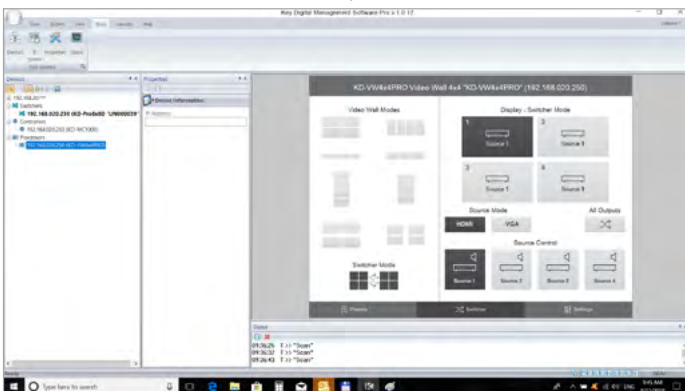

Key Digital® Management Software™ Pro (KDMS™ Pro)

Key Digital unit/system configuration and control PC software - For Professional A/V Integrators

Key Features

- PC software
- Professional A/V Integration tool
- Scans and detects via network, USB, and RS-232
- Supports multiple Key Digital units / systems on same network
- Configure compatible Key Digital units and systems
 - » Input / output naming
 - » Network settings
 - » Firmware updates
- Provides pre-built control GUI for compatible Key Digital systems
- Enterprise AV™ over IP solutions unit and virtual matrix configuration
- Manage video and audio routing, volume levels, video walls and more:
 - » Enterprise AV™ over IP System
 - » HDMI and HDBaseT matrix switches
 - » Audio matrix switchers
 - » Presentation switchers
 - » Video wall processors
 - » Multi-viewers

Key digital PRO
MANAGEMENT SOFTWARE™

Enterprise AV™ over IP Matrix Switching

Network Scanning

HDBT Matrix Switcher

Matrix Audio Setup

Video Wall Setup - Quad Mode

Video Wall Setup - Multi-Display