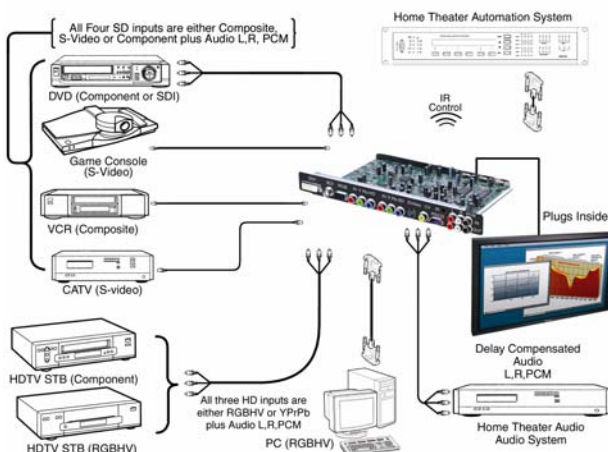

**KEY DIGITAL SYSTEMS LAUNCHES NEXT GENERATION
HD XPLOER CARD WITH FULL DVI & SDI INPUTS, AND DVI &
RGBHV OUTPUTS**

HD Xplorer Card (KD-HD768P) Digital-In Digital-Out Video Scaler Card with Capability to Scale SDTV & HDTV Sources, as well as Up-, Down-, and Cross-Convert to Display's Native Resolution

Riverdale, NY – **KEY DIGITAL SYSTEMS, Inc. (KDS)** is launching the **HD Xplorer Card (KD-PIO768P)** next-generation integrated digital video scaler for Pioneer Plasma's open slot interface solution at CEDIA 2003 this year. **HD Xplorer** offers expanded digital inputs, including DVI in/out, and SDTV & HDTV up-, down-, and cross-conversion. The new **HD Xplorer Card** offers digital inputs such as one Digital DVI, one Digital SDI 270 Mb/s, Component, RGBHV, S-Video, and Composite Video inputs. The output of the card is directly interfaced to the plasma through a proprietary digital RGB internal connection.

Key Digital Systems Delivers HD Xplorer Card

SDTV input formats (480i, 480p, 720pP, 1080i/540p, and 1080p) to Pioneer Plasma's Native Rate of 1280x768. The new **HD Xplorer Card** was designed to be the digital infrastructure for all home theater video sources, accepting all world formats (PAL, SECAM, and NTSC). Standard Definition inputs include SDI, Component, S-Video, and Composite; High Definition video inputs include Component, RGBHV, and DVI.

Significantly, the **HD Xplorer Card** is a totally digital input SDI solution for 270Mb/s connections that allows for standard 480i/60 or 576i/50 at the highest quality of de-interlacing and scaling of digital video. It is also the only digital scaler card offering true all-digital throughput via DVI or SDI inputs and internal digital RGB connection. This digital connectivity eliminates any noise contamination of the original luminance and chrominance source material in the analog domain.