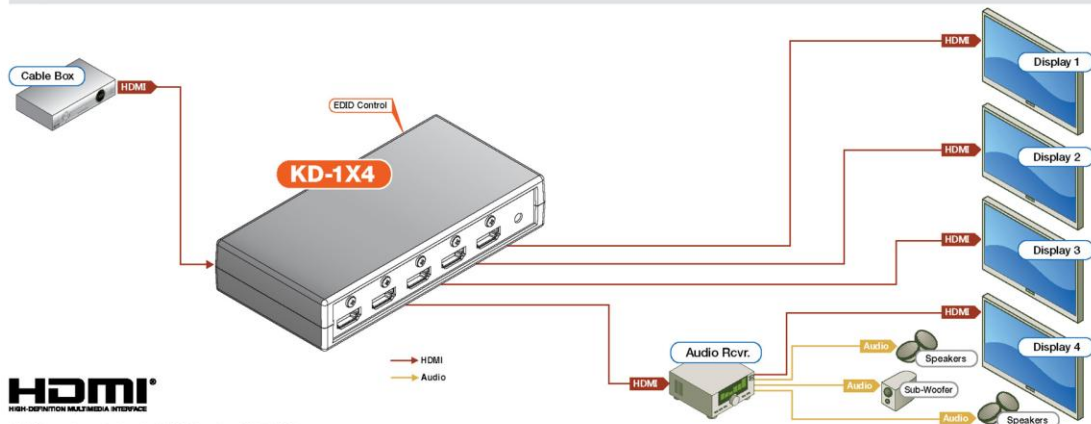

System Design Example

HDMI
HIGH DEFINITION MULTIMEDIA INTERFACE