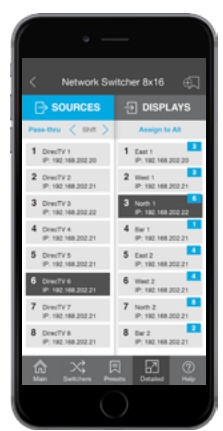

### User Interface Examples

Video Wall Switcher

Enterprise AV™ over IP Switcher

iPhone UI

HDMI Matrix Switcher

Presentation Multi-View Switcher

Presets