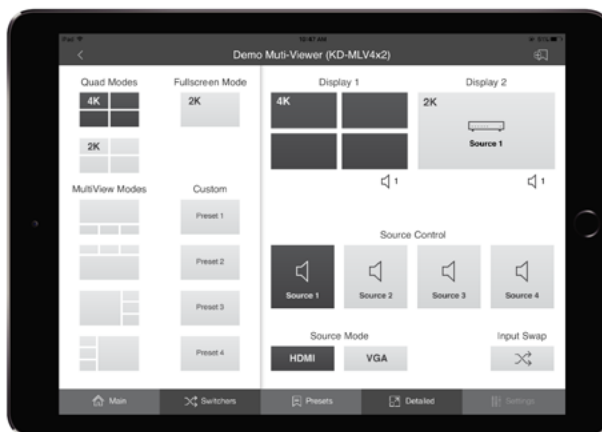

Presentation Multi-View Switcher