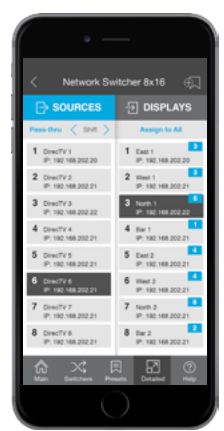

KD-APP

Access & Control Key Digital® App Ready products via TCP/IP directly with Key Digital® App.
Control Key Digital® Enterprise AV™ over IP Systems with full switching capabilities.

Key Features

- **iOS App with Demo Mode:** Download Key Digital® App Demo from the App Store - Demo system can be used as a customer test drive and sales tool
- **IP Control:** All Key Digital® App Ready IP-enabled products are automatically detected on local area network and are ready for control
- **Enterprise AV™ over IP Access:** Easily Access and Control Key Digital® Enterprise AV - Over IP Network Switching & Control Solutions
- **Switcher Control:** Enables users to choose desired video sources and assign them on selected displays
- **MultiView and Video Wall Controls:** Assign sources, modify displays, control bezels and screen modes in our Digital Signage products: KD-MLV4x2 and KD-VW4x4Pro
- **Custom Presets:** Create presets that help reduce time spent configuring your A/V system
- **Scan & Connect:** Key Digital® App will scan your network for Key Digital® App Ready products and will connect to them automatically.
- **Available for iPad and iPhone:** [Download Demo App](#)

User Interface Examples

Video Wall Switcher

Enterprise AV™ over IP Switcher

iPhone UI

HDMI Matrix Switcher

Presentation Multi-View Switcher

Presets