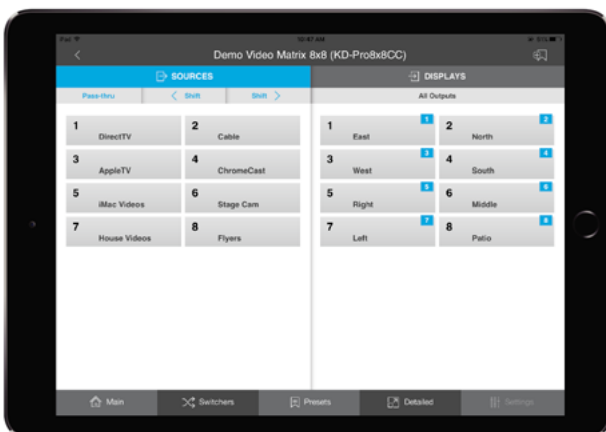

HDMI Matrix Switcher