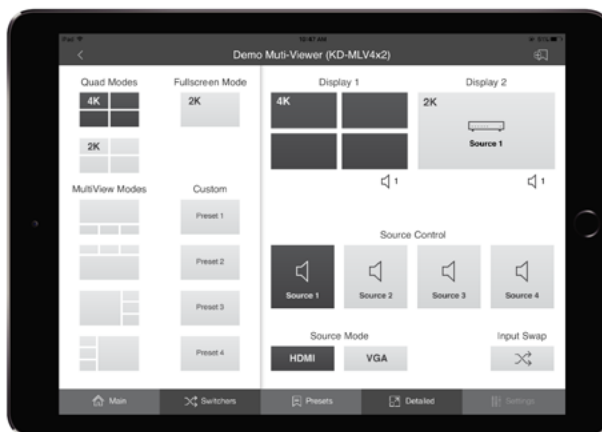

### Key Features

- **iOS App with Demo Mode:** Download Key Digital® App Demo from the App Store - Demo system can be used as a customer test drive and sales tool
- **IP Control:** All Key Digital® App Ready IP-enabled products are automatically detected on local area network and are ready for control
- **Enterprise AV™ over IP Access:** Easily Access and Control Key Digital® Enterprise AV - Over IP Network Switching & Control Solutions
- **Switcher Control:** Enables users to choose desired video sources and assign them on selected displays
- **MultiView and Video Wall Controls:** Assign sources, modify displays, control bezels and screen modes in our Digital Signage products: KD-MLV4x2Pro and KD-VW4x4Pro
- **Custom Presets:** Create presets that help reduce time spent configuring your AV system
- **Scan & Connect:** Key Digital® App will scan your network for Key Digital® App Ready products and will connect to them automatically.
- **Available for iPad and iPhone:** [Download Demo App](#)

### User Interface Examples

Video Wall Switcher

Enterprise AV™ over IP Switcher

iPhone UI

HDMI Matrix Switcher

Presentation Multi-View Switcher

Presets