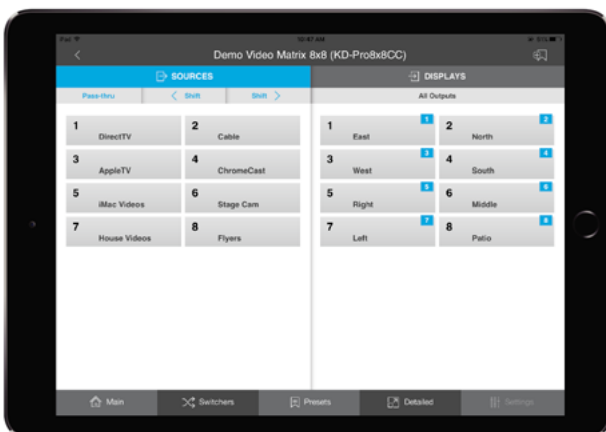

### Key Features

- **iOS App with Demo Mode:** Download Key Digital® App Demo from the App Store - Demo system can be used as a customer test drive and sales tool
- **IP Control:** All Key Digital® App Ready IP-enabled products are automatically detected on local area network and are ready for control
- **Enterprise AV™ over IP Access:** Easily Access and Control Key Digital® Enterprise AV - Over IP Network Switching & Control Solutions
- **Switcher Control:** Enables users to choose desired video sources and assign them on selected displays
- **MultiView and Video Wall Controls:** Assign sources, modify displays, control bezels and screen modes in our Digital Signage products: KD-MLV4x2Pro and KD-VW4x4Pro
- **Custom Presets:** Create presets that help reduce time spent configuring your AV system
- **Scan & Connect:** Key Digital® App will scan your network for Key Digital® App Ready products and will connect to them automatically.
- **Available for iPad and iPhone:** [Download Demo App](#)

### User Interface Examples

Video Wall Switcher

Enterprise AV™ over IP Switcher

iPhone UI

HDMI Matrix Switcher

Presentation Multi-View Switcher

Presets