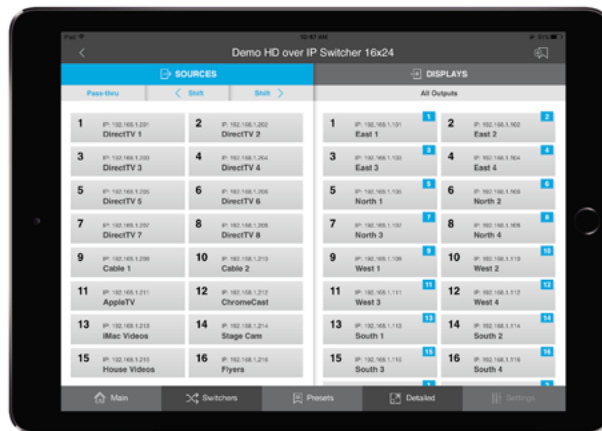

### Key Features

- **iOS App with Demo Mode:** Download Key Digital® App Demo from the App Store - Demo system can be used as a customer test drive and sales tool
- **IP Control:** All Key Digital® App Ready IP-enabled products are automatically detected on local area network and are ready for control
- **Enterprise AV™ over IP Access:** Easily Access and Control Key Digital® Enterprise AV - Over IP Network Switching & Control Solutions
- **Switcher Control:** Enables users to choose desired video sources and assign them on selected displays
- **MultiView and Video Wall Controls:** Assign sources, modify displays, control bezels and screen modes in our Digital Signage products: KD-MLV4x2Pro and KD-VW4x4Pro
- **Custom Presets:** Create presets that help reduce time spent configuring your AV system
- **Scan & Connect:** Key Digital® App will scan your network for Key Digital® App Ready products and will connect to them automatically.
- **Available for iPad and iPhone:** [Download Demo App](#)

### User Interface Examples

Video Wall Switcher

Enterprise AV™ over IP Switcher

iPhone UI

HDMI Matrix Switcher

Presentation Multi-View Switcher

Presets