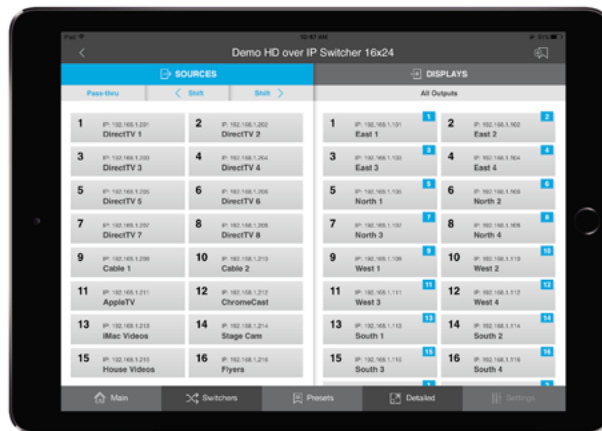

Enterprise AV™ over IP Switcher